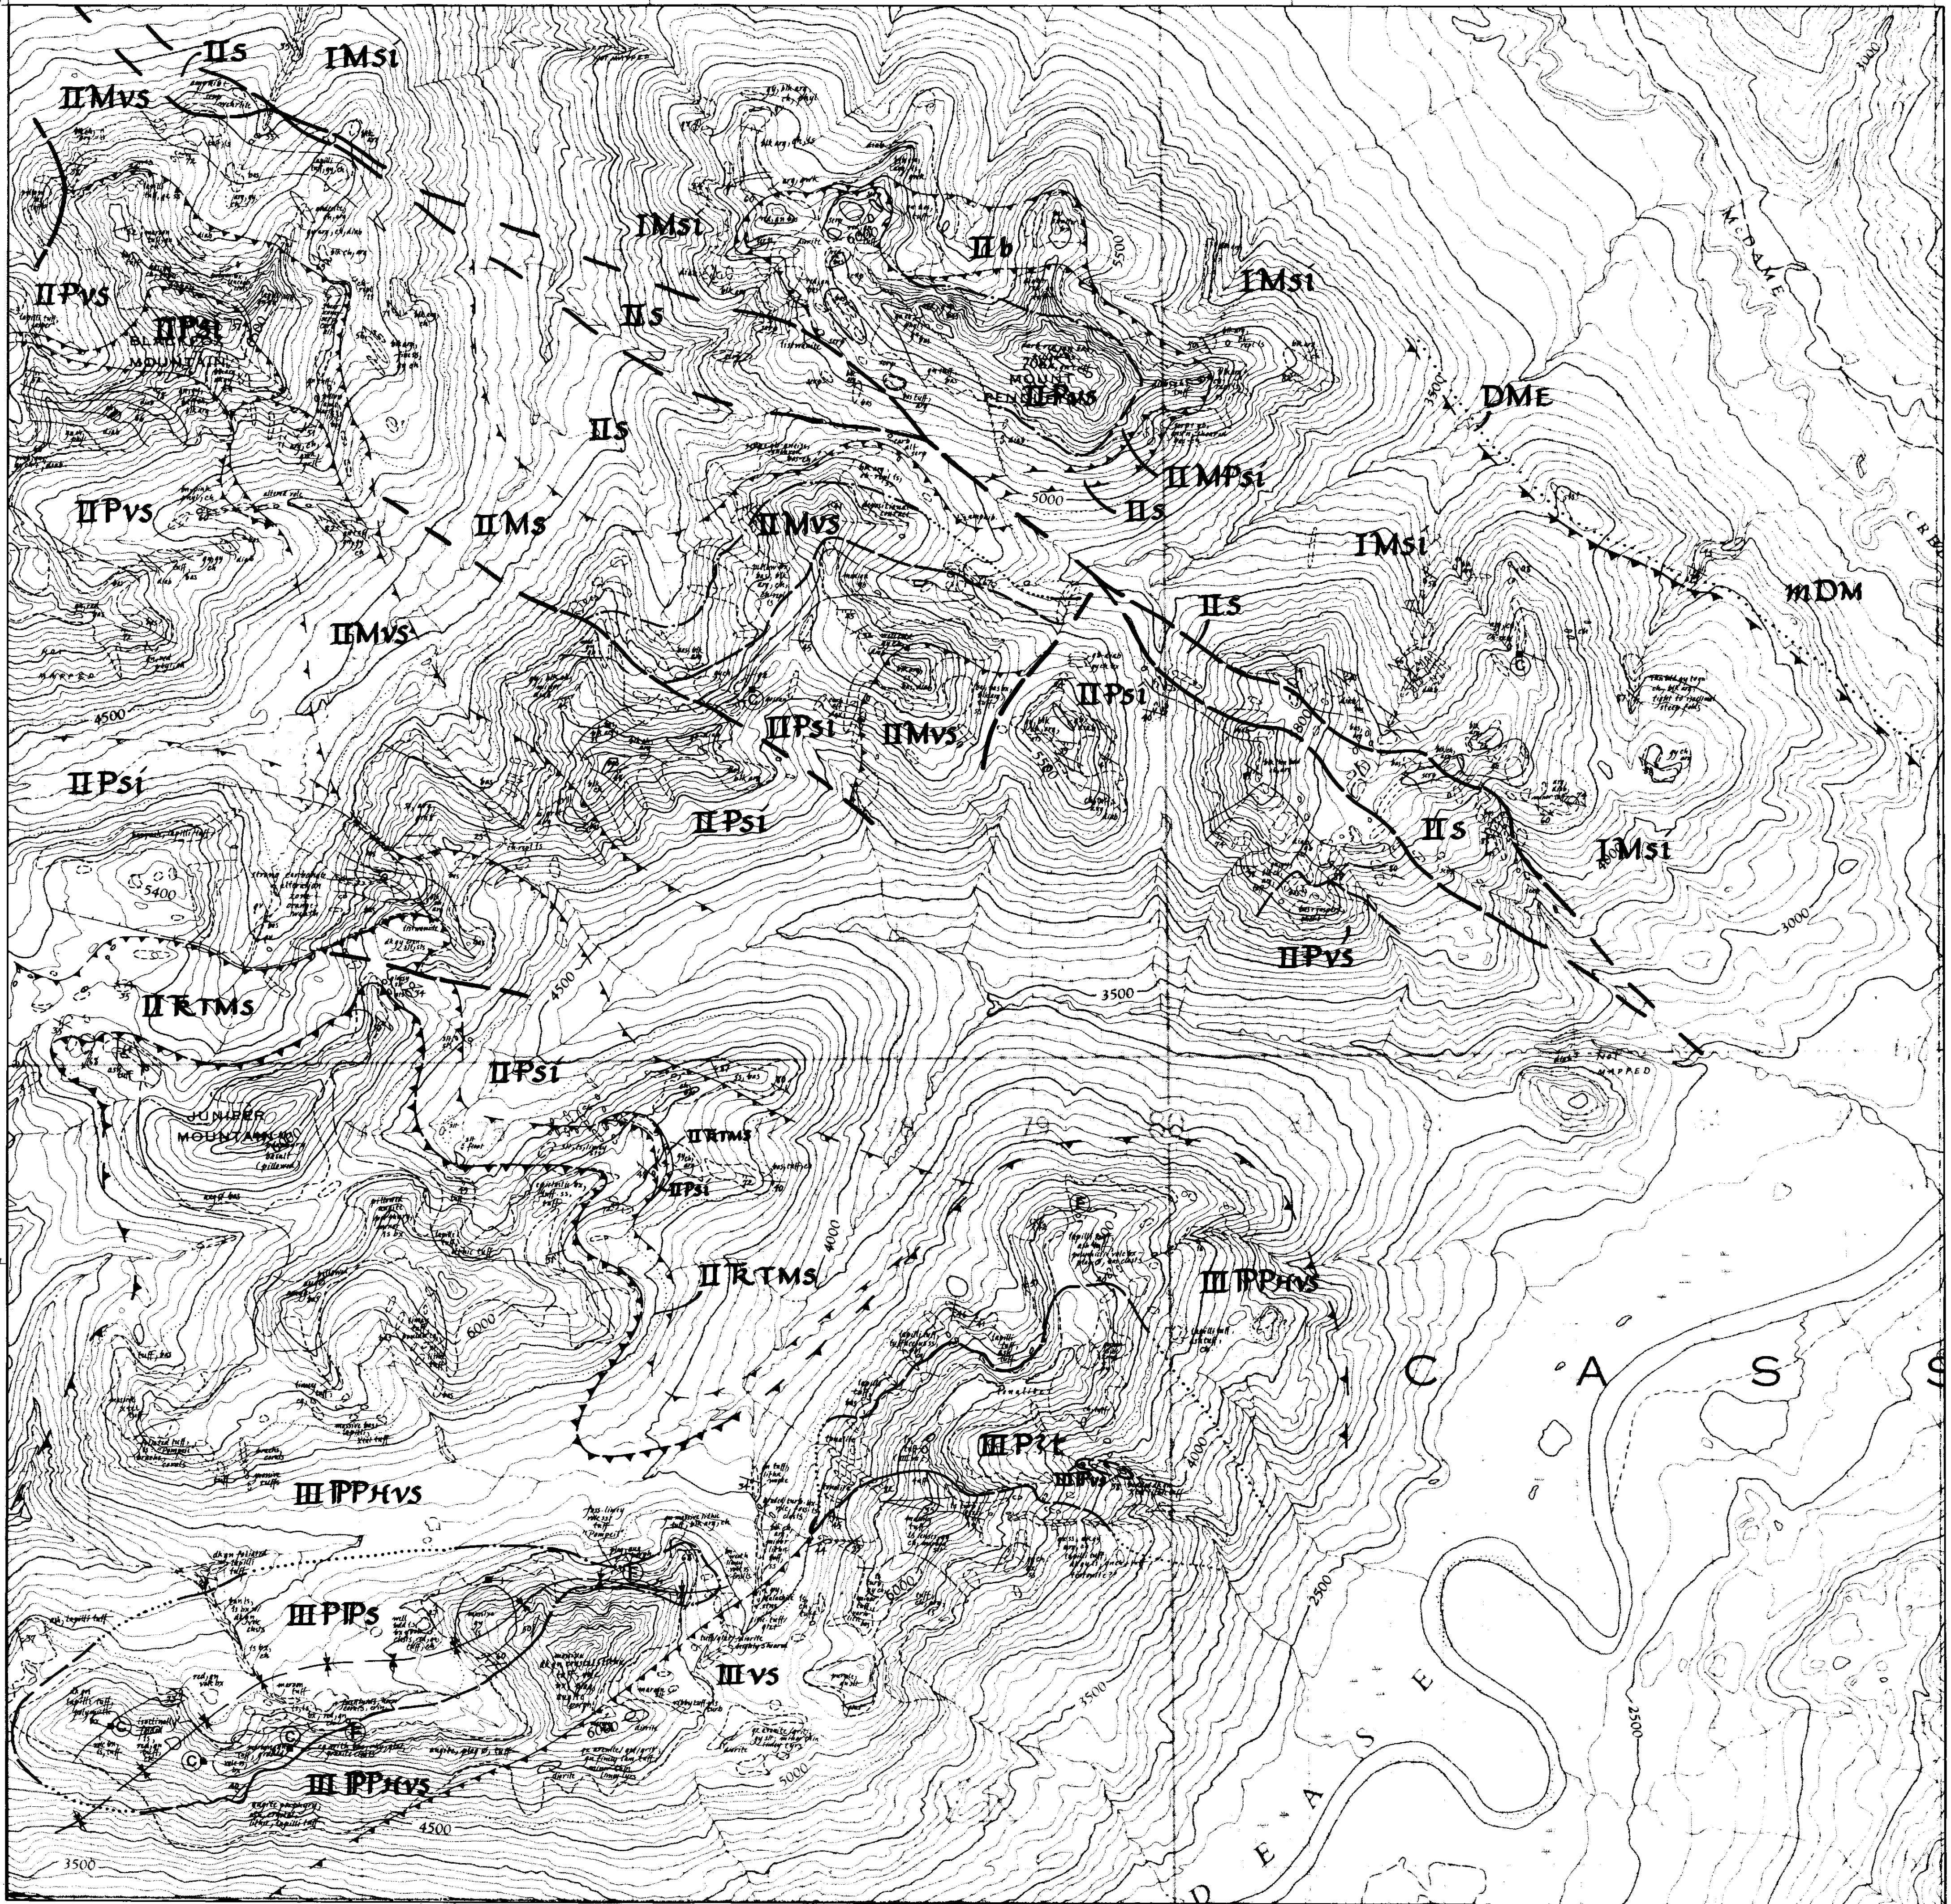

SHEET 1 OF 8
OPEN FILE 1989-9

CASSIAR MAP AREA
104P/5 NW 1/4

SHEET 2 OF 8
OPEN FILE 1989-9

CASSIAR MAP AREA
104P/5 NE 1/4

SHEET 3 OF 8
OPEN FILE 1989-9

CASSIAR MAP AREA
104P/5 SW 1/4

SHEET 4 OF 8
OPEN FILE 1989-9

CASSIAR MAP AREA
104P/5 SE 1/4

FOR CONTIGUOUS 1:25,000 MAP COVERAGE, SEE OPEN FILE 1989-19

129° 30'
59° 15'

25'

20'

15

FOR CONTIGUOUS 1:25,000 MAP COVERAGE, SEE OPEN FILE 1989-19

SHEET 5 OF 8
OPEN FILE 1989-9

McDAME MAP AREA
104P/3 NW 1/4

SHEET 6 OF 8
OPEN FILE 1989-9

MINERAL POTENTIAL
CASSIAR
FOR LEGEND SEE SHEET 7

Plotted values except Au in ppm unless otherwise indicated. Au in ppb.