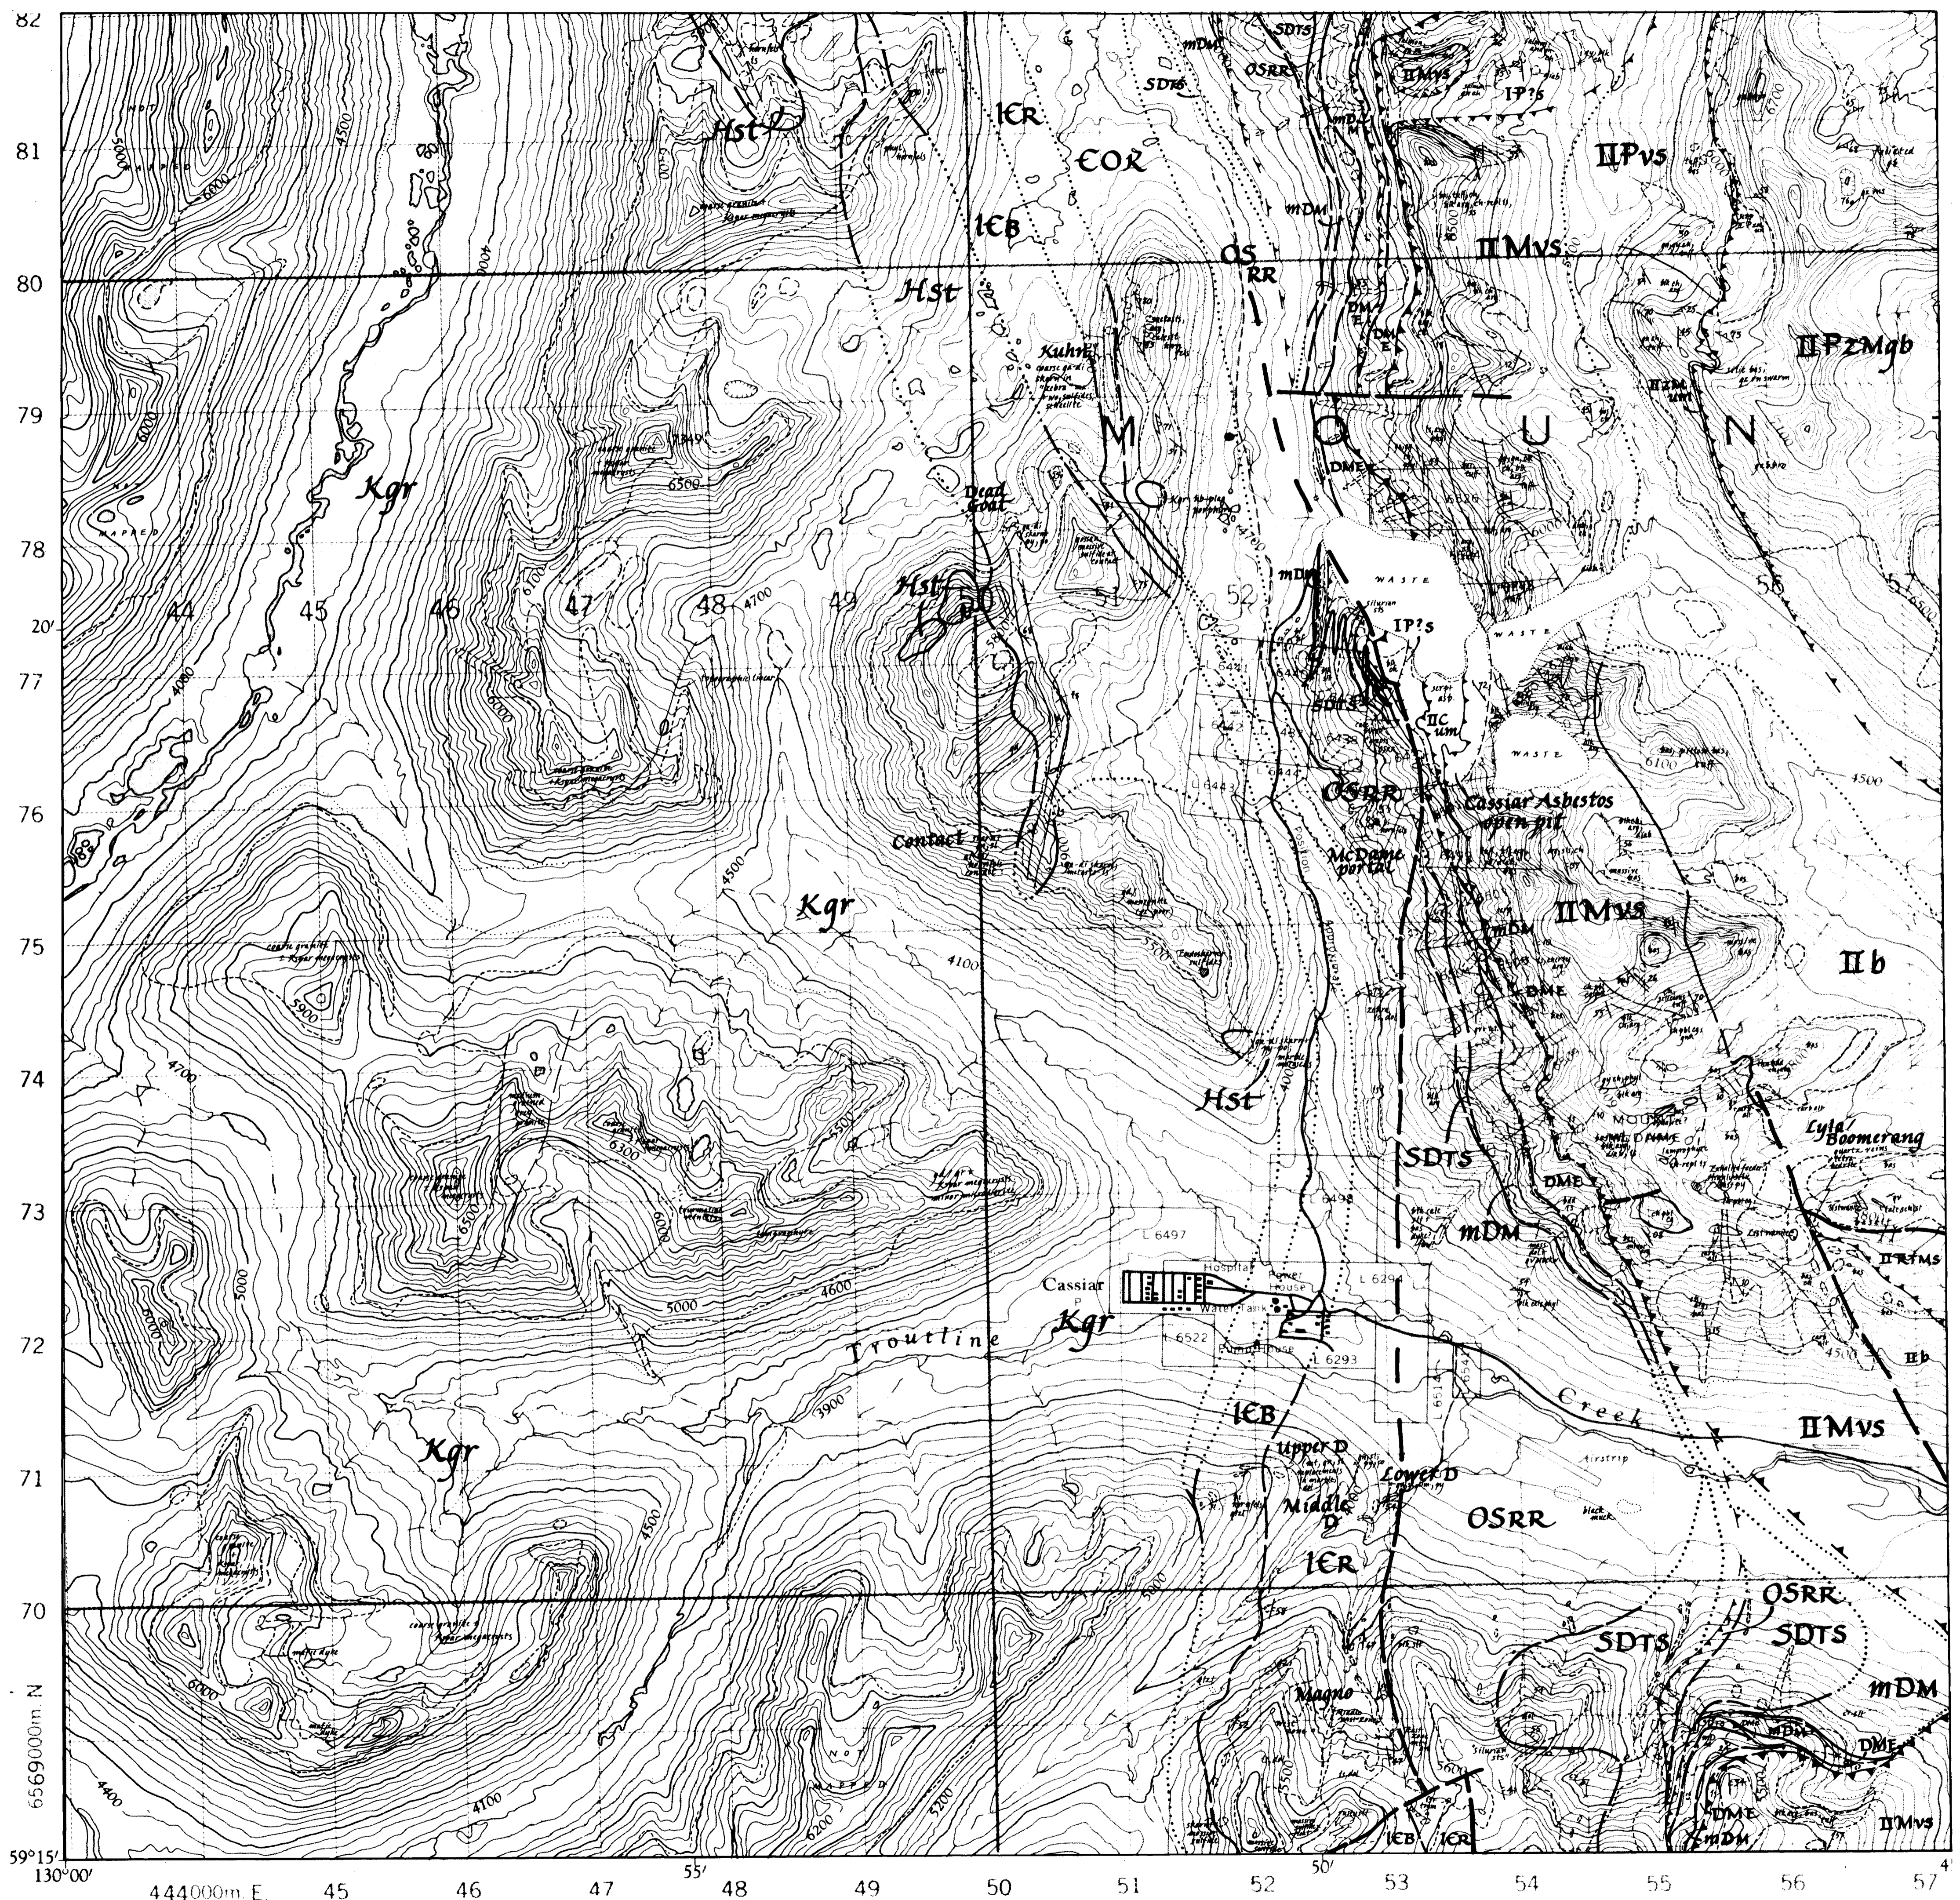

SHEET 1 OF 8
OPEN FILE 1989-9

CASSIAR MAP AREA
104P/5 NW 1/4

SHEET 2 OF 8
OPEN FILE 1989-9

CASSIAR MAP AREA
104P/5 NE 1/4

SHEET 3 OF 8
OPEN FILE 1989-9

CASSIAR MAP AREA
104P/5 SW 1/4

SHEET 4 OF 8
OPEN FILE 1989-9

CASSIAR MAP AREA
104P/5 SE 1/4

FOR CONTIGUOUS 1:25,000 MAP COVERAGE, SEE OPEN FILE 1989-19

129° 30'
59° 15'

25'

20'

15

FOR CONTIGUOUS 1:25,000 MAP COVERAGE, SEE OPEN FILE 1989-19

SHEET 5 OF 8
OPEN FILE 1989-9

McDAME MAP AREA
104P/3 NW 1/4

SHEET 6 OF 8
OPEN FILE 1989-9

MINERAL POTENTIAL
CASSIAR
FOR LEGEND SEE SHEET 7

Plotted values except Au in ppm unless otherwise indicated. Au in ppb.