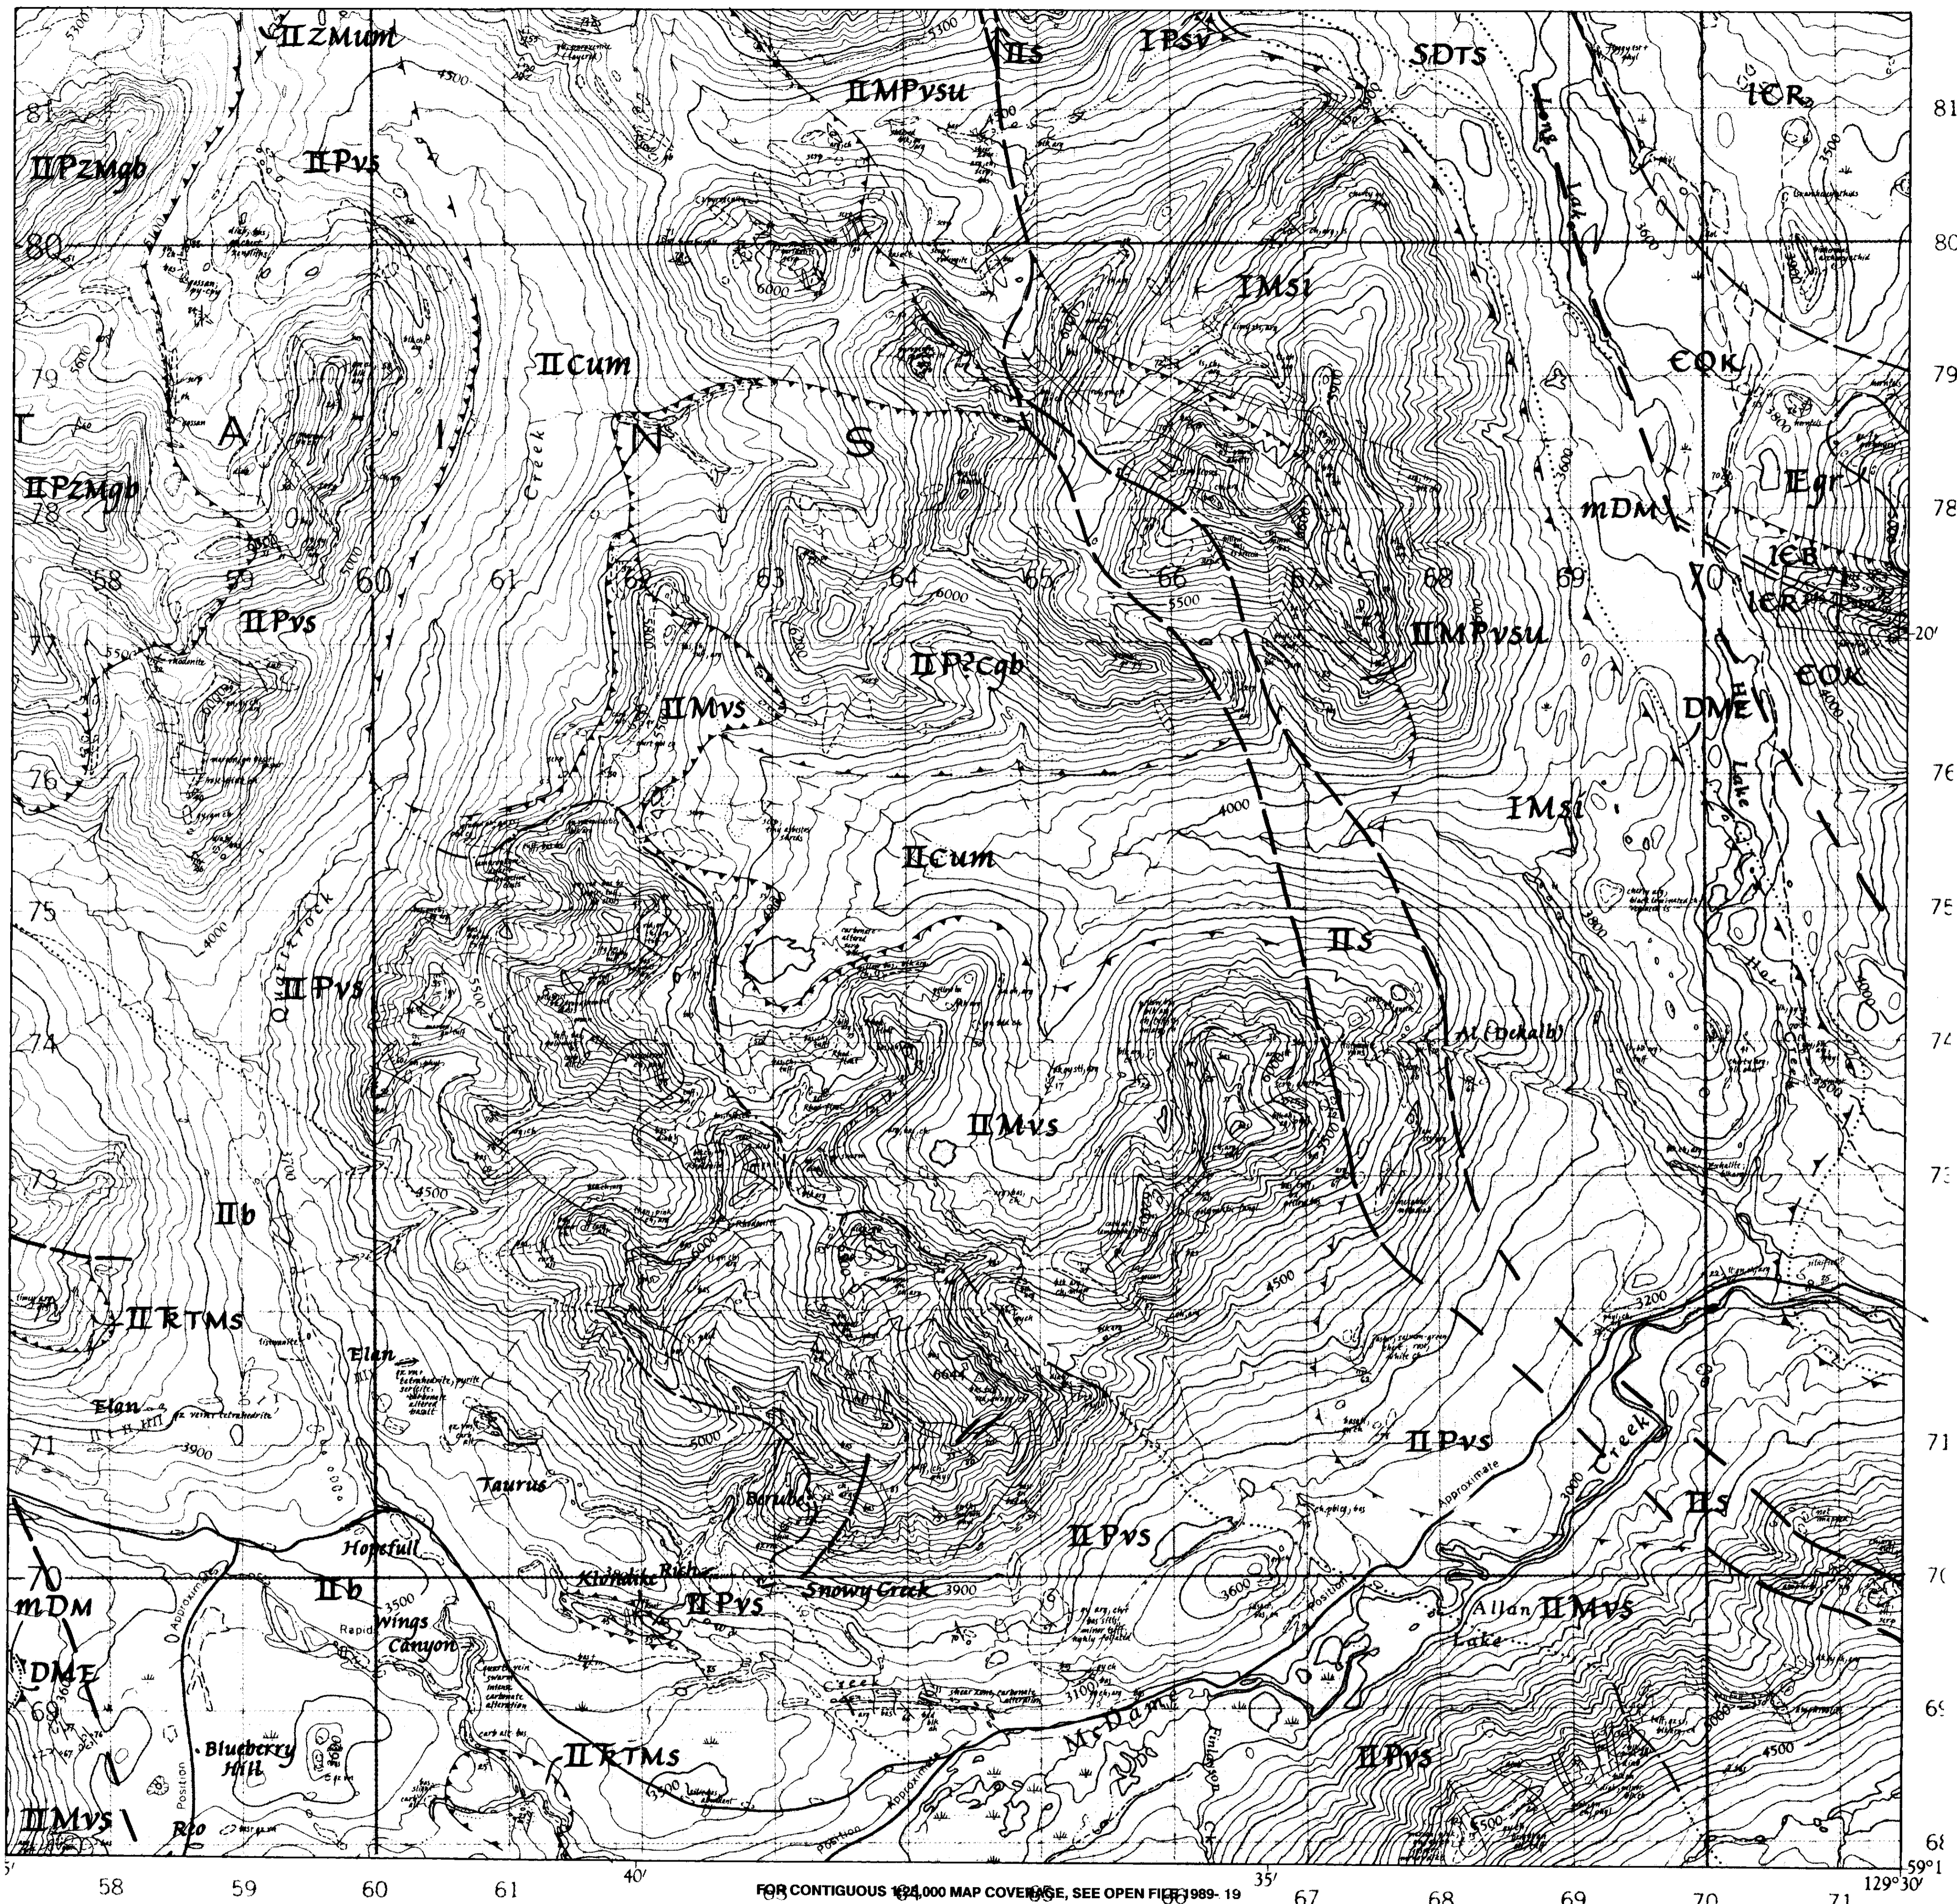

SHEET 1 OF 8
OPEN FILE 1989-9

CASSIAR MAP AREA
104P/5 NW 1/4

SHEET 2 OF 8
OPEN FILE 1989-9

CASSIAR MAP AREA
104P/5 NE 1/4

SHEET 3 OF 8
OPEN FILE 1989-9

CASSIAR MAP AREA
104P/5 SW 1/4

SHEET 4 OF 8
OPEN FILE 1989-9

CASSIAR MAP AREA
104P/5 SE 1/4

FOR CONTIGUOUS 1:25,000 MAP COVERAGE, SEE OPEN FILE 1989-19

129° 30'
59° 15'

25'

20'

15

FOR CONTIGUOUS 1:25,000 MAP COVERAGE, SEE OPEN FILE 1989-19

SHEET 5 OF 8
OPEN FILE 1989-9

McDAME MAP AREA
104P/3 NW 1/4

SHEET 6 OF 8
OPEN FILE 1989-9

MINERAL POTENTIAL
CASSIAR
FOR LEGEND SEE SHEET 7

Plotted values except Au in ppm unless otherwise indicated. Au in ppb.