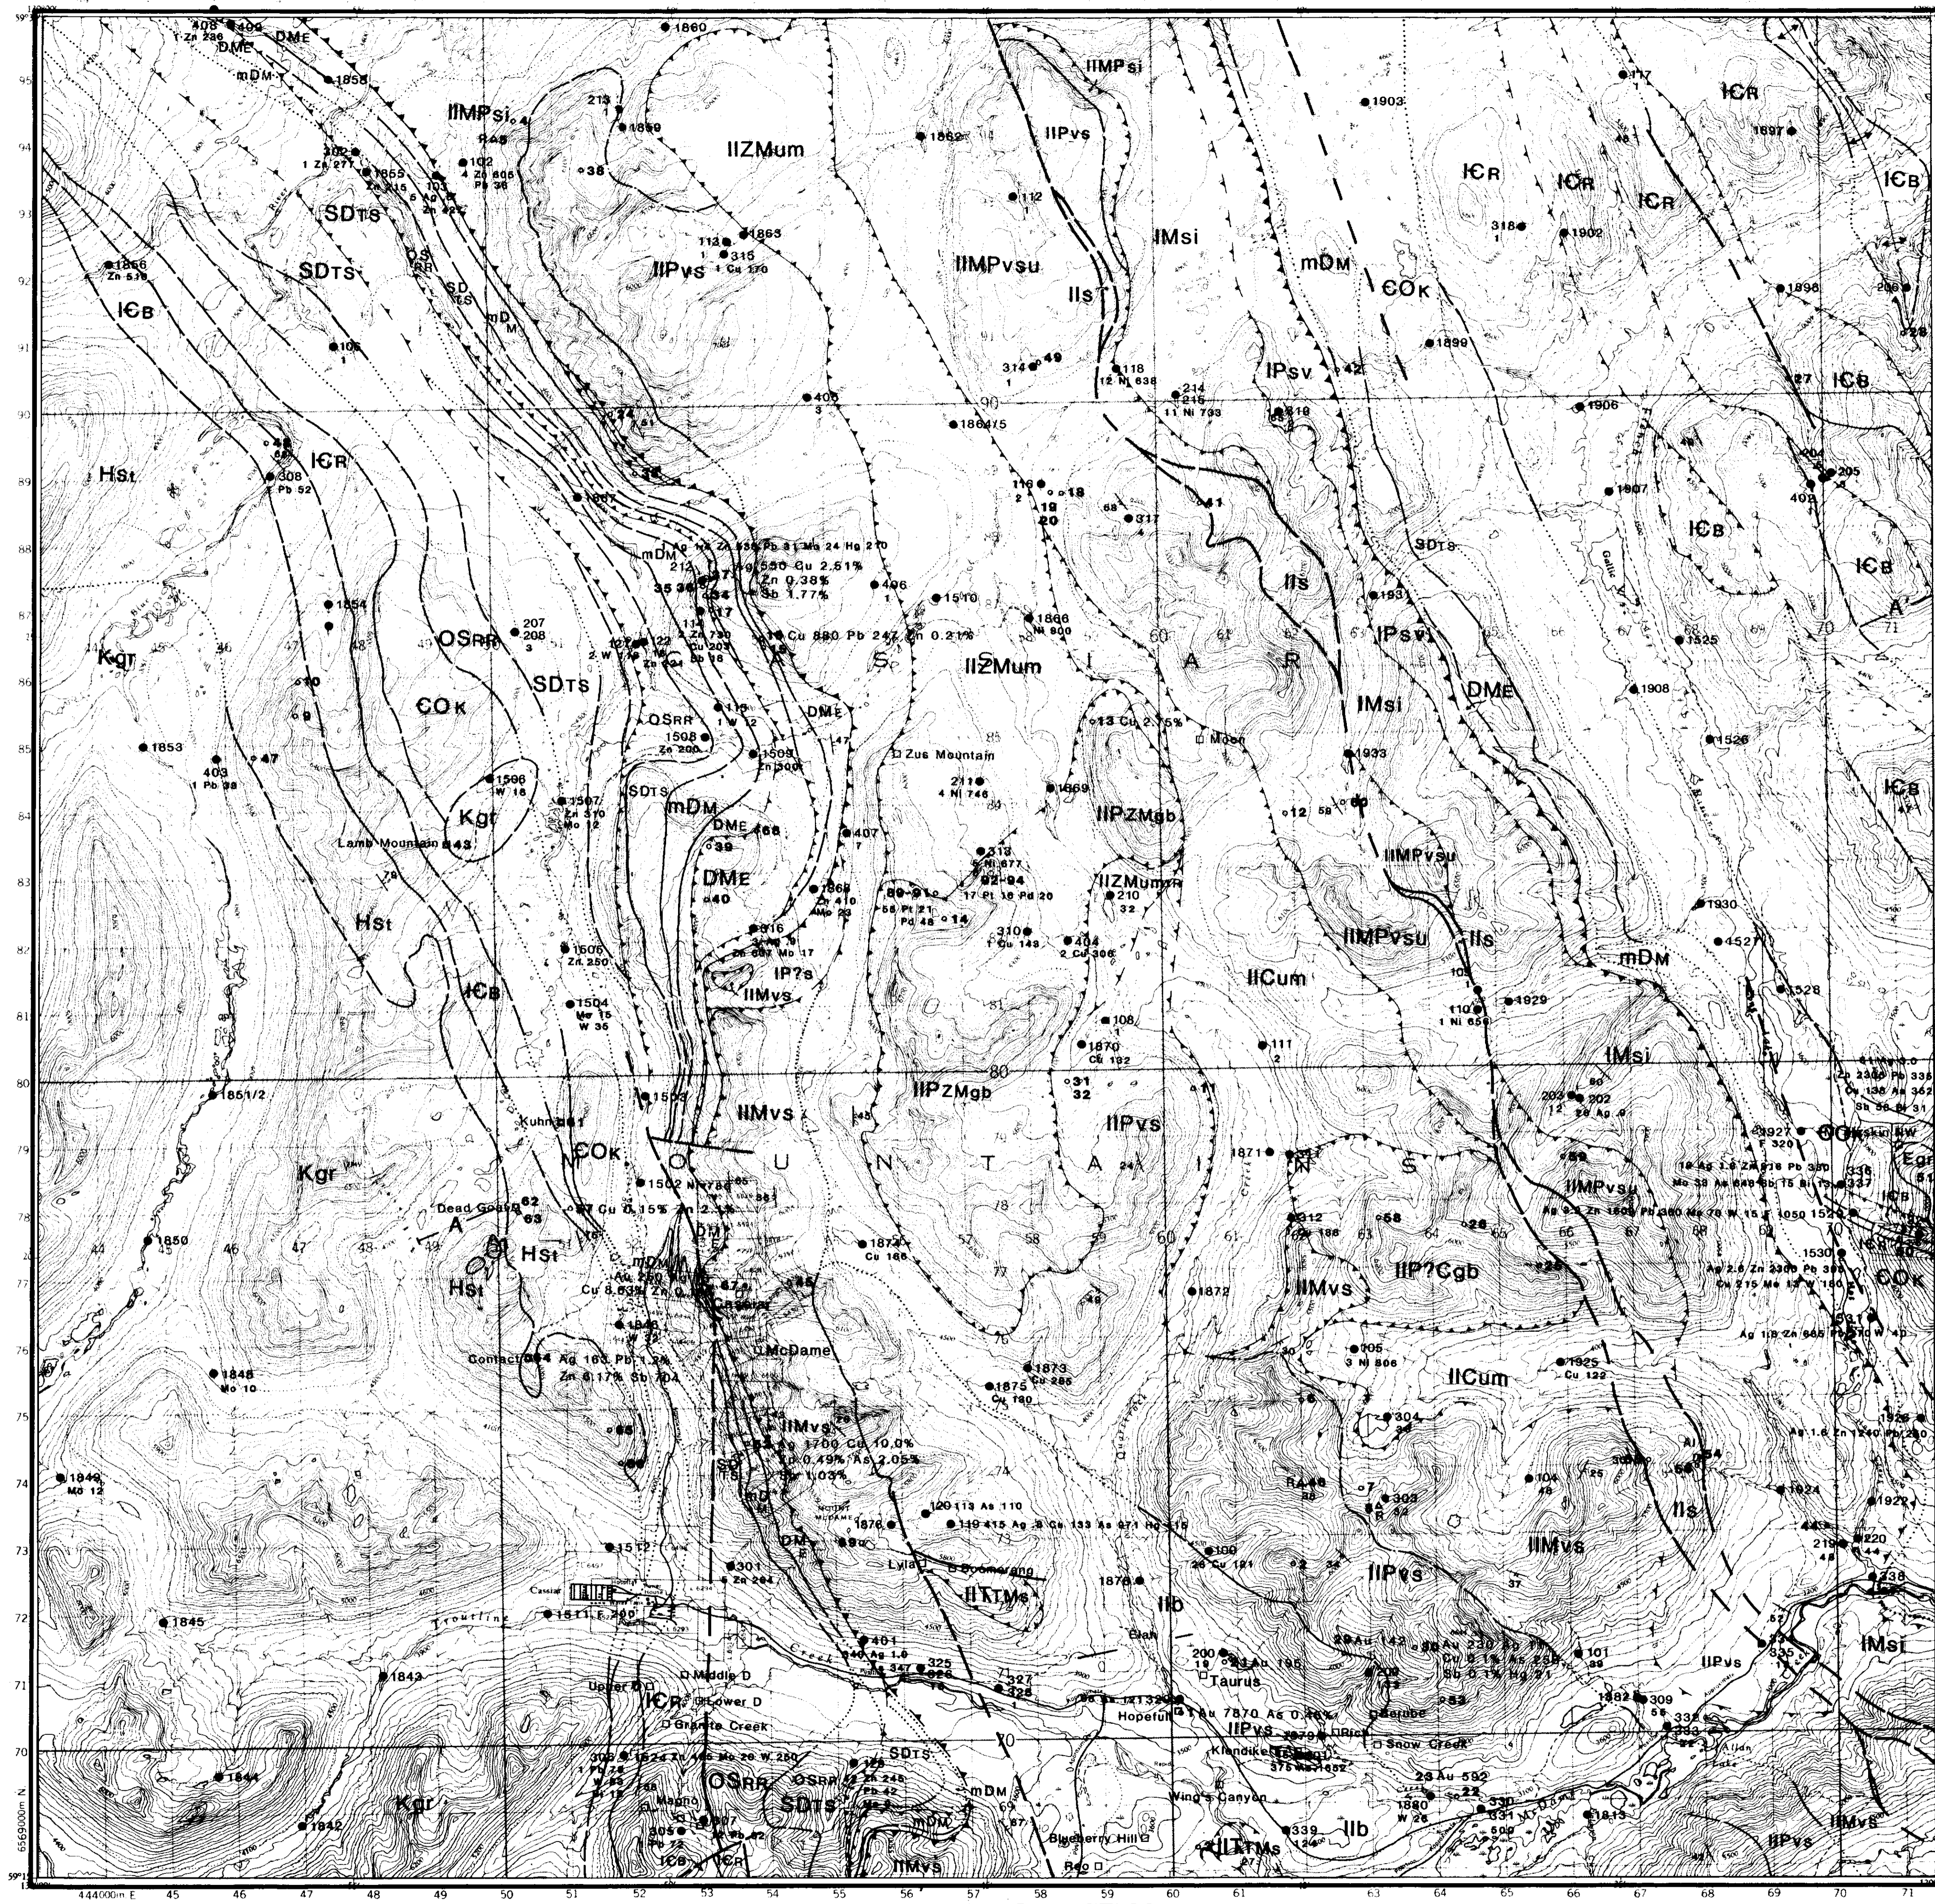

SHEET 1 OF 8
OPEN FILE 1989-9

CASSIAR MAP AREA
104P/5 NW 1/4

SHEET 2 OF 8
OPEN FILE 1989-9

CASSIAR MAP AREA
104P/5 NE 1/4

SHEET 3 OF 8
OPEN FILE 1989-9

CASSIAR MAP AREA
104P/5 SW 1/4

SHEET 4 OF 8
OPEN FILE 1989-9

CASSIAR MAP AREA
104P/5 SE 1/4

FOR CONTIGUOUS 1:25,000 MAP COVERAGE, SEE OPEN FILE 1989-19

129° 30'
59° 15'

25'

20'

15

FOR CONTIGUOUS 1:25,000 MAP COVERAGE, SEE OPEN FILE 1989-19

SHEET 5 OF 8
OPEN FILE 1989-9

McDAME MAP AREA
104P/3 NW 1/4

SHEET 6 OF 8
OPEN FILE 1989-9

MINERAL POTENTIAL
CASSIAR
FOR LEGEND SEE SHEET 7

Plotted values except Au in ppm unless otherwise indicated. Au in ppb.