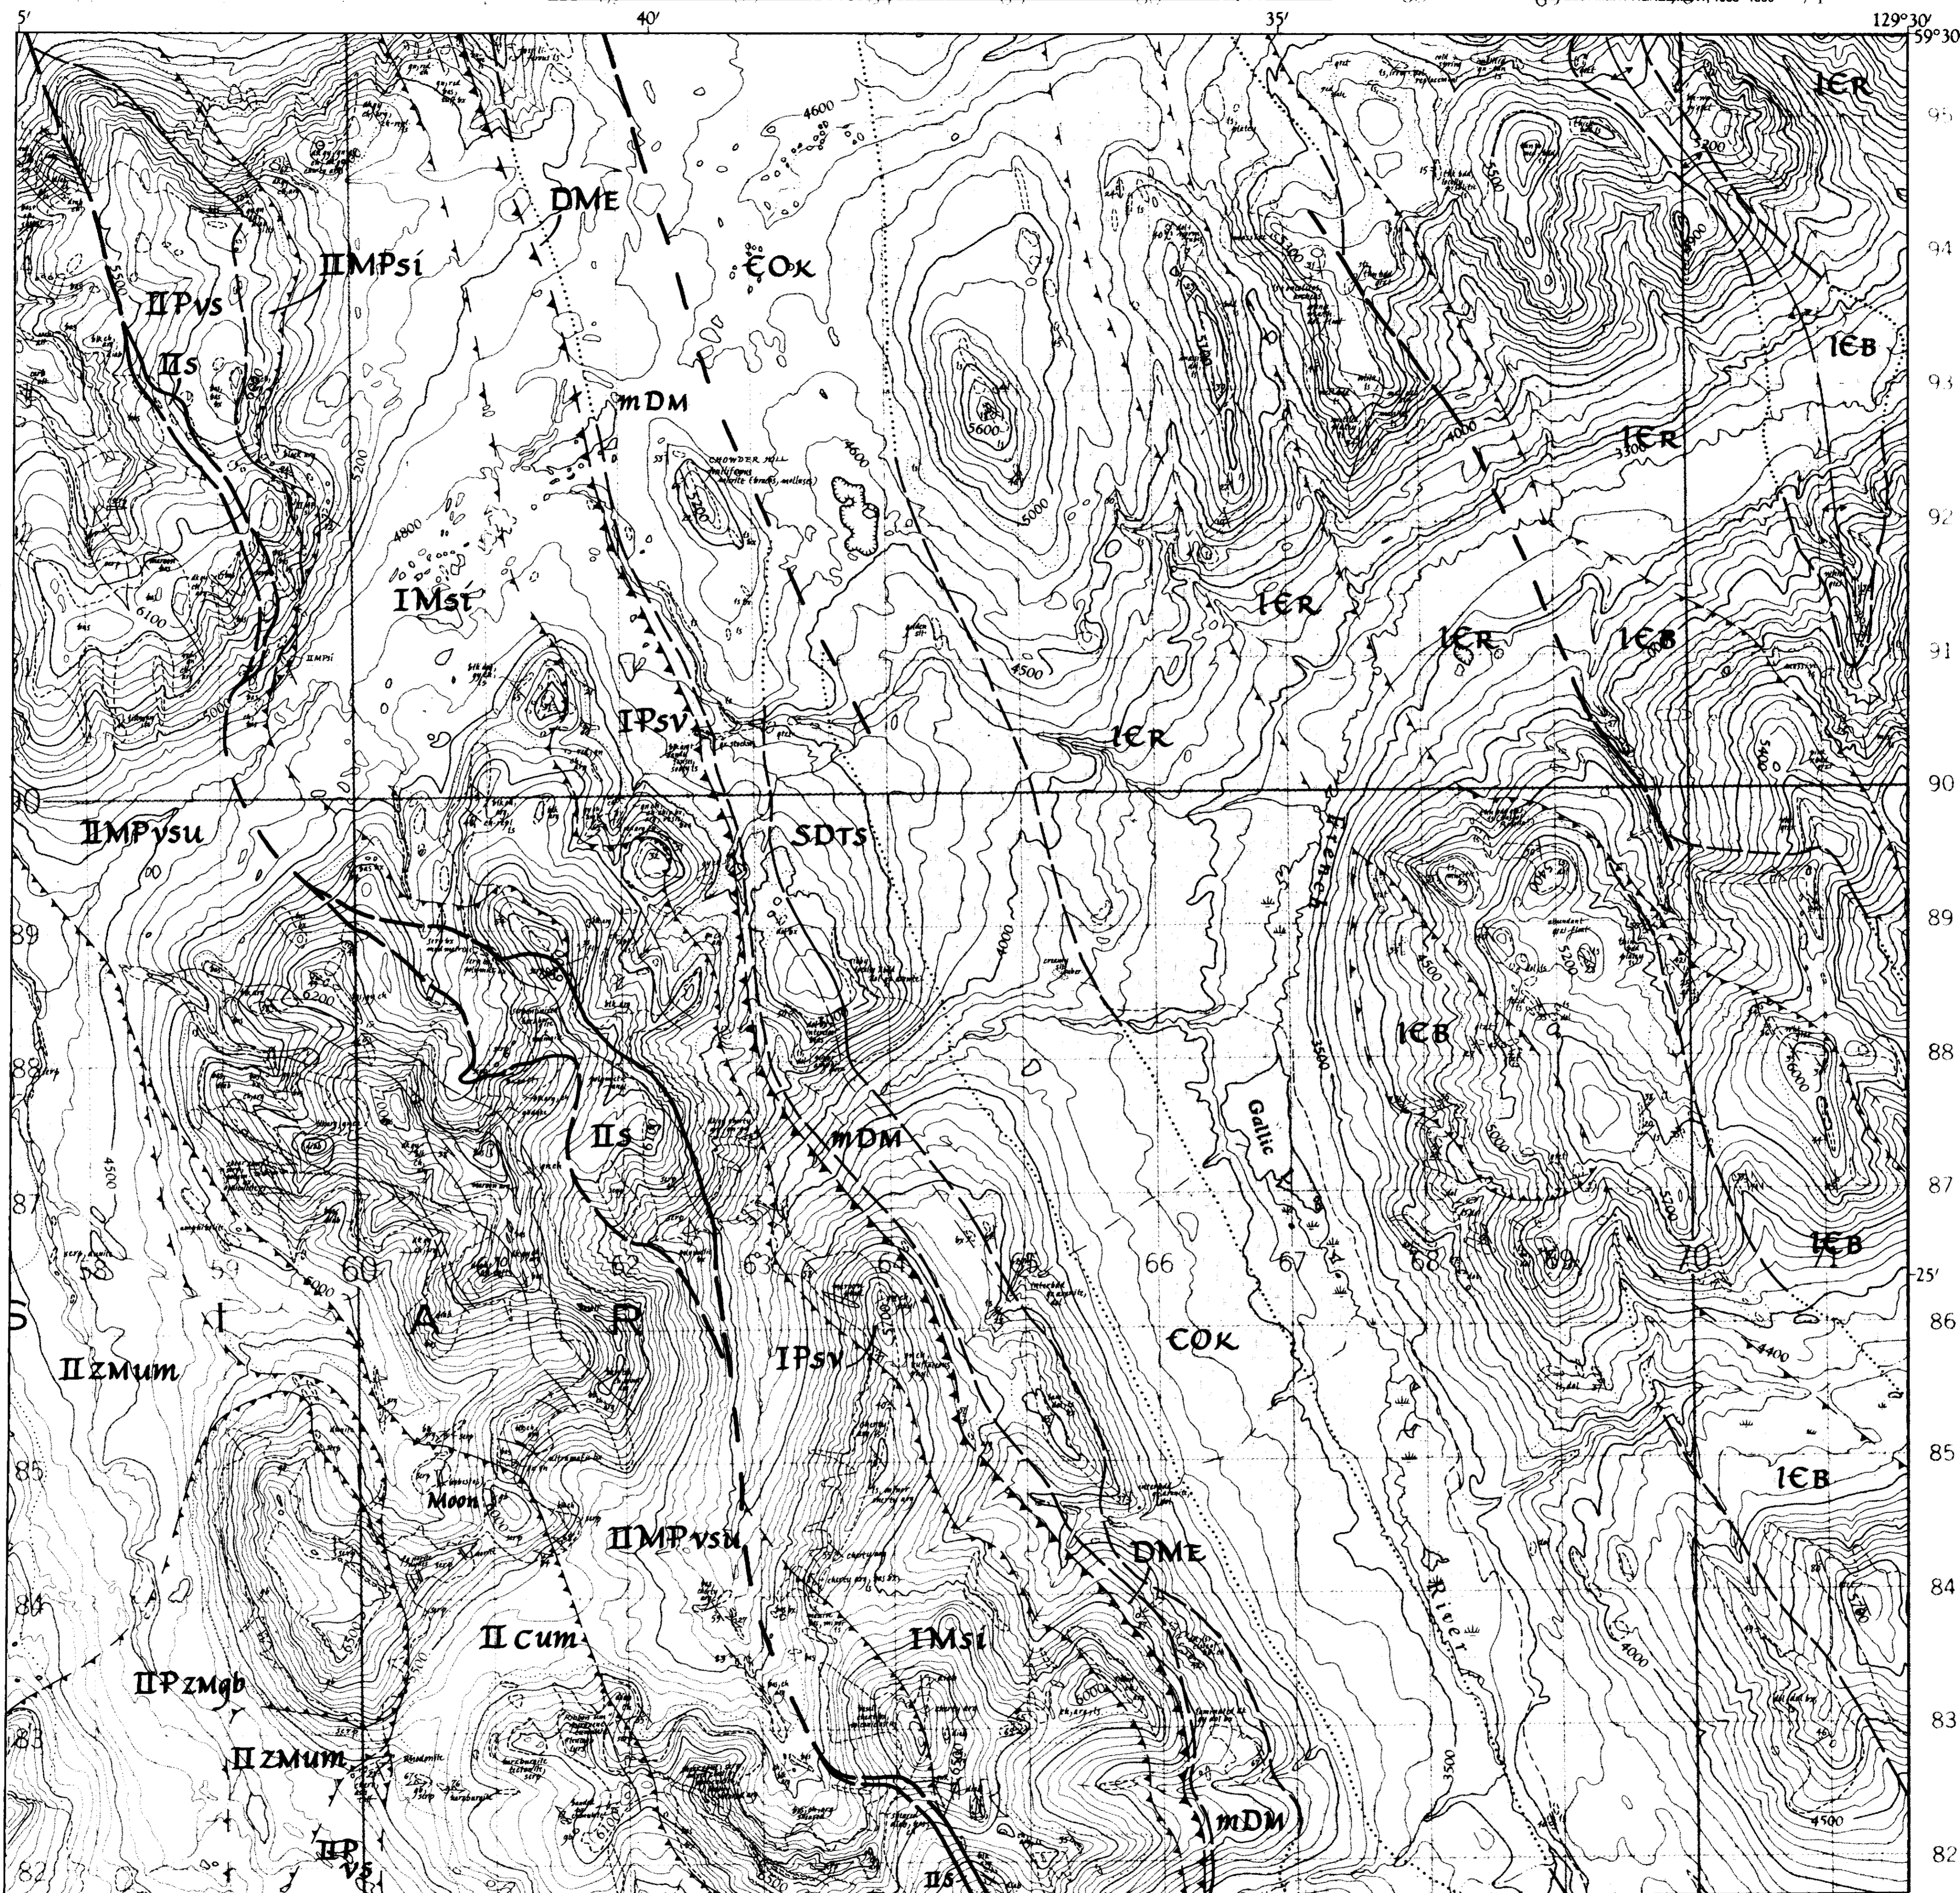

SHEET 1 OF 8
OPEN FILE 1989-9

CASSIAR MAP AREA
104P/5 NW 1/4

SHEET 2 OF 8
OPEN FILE 1989-9

CASSIAR MAP AREA
104P/5 NE 1/4

SHEET 3 OF 8
OPEN FILE 1989-9

CASSIAR MAP AREA
104P/5 SW 1/4

SHEET 4 OF 8
OPEN FILE 1989-9

CASSIAR MAP AREA
104P/5 SE 1/4

FOR CONTIGUOUS 1:25,000 MAP COVERAGE, SEE OPEN FILE 1989-19

129° 30'
59° 15'

25'

20'

15

FOR CONTIGUOUS 1:25,000 MAP COVERAGE, SEE OPEN FILE 1989-19

SHEET 5 OF 8
OPEN FILE 1989-9

McDAME MAP AREA
104P/3 NW 1/4

SHEET 6 OF 8
OPEN FILE 1989-9

MINERAL POTENTIAL
CASSIAR
FOR LEGEND SEE SHEET 7

Plotted values except Au in ppm unless otherwise indicated. Au in ppb.