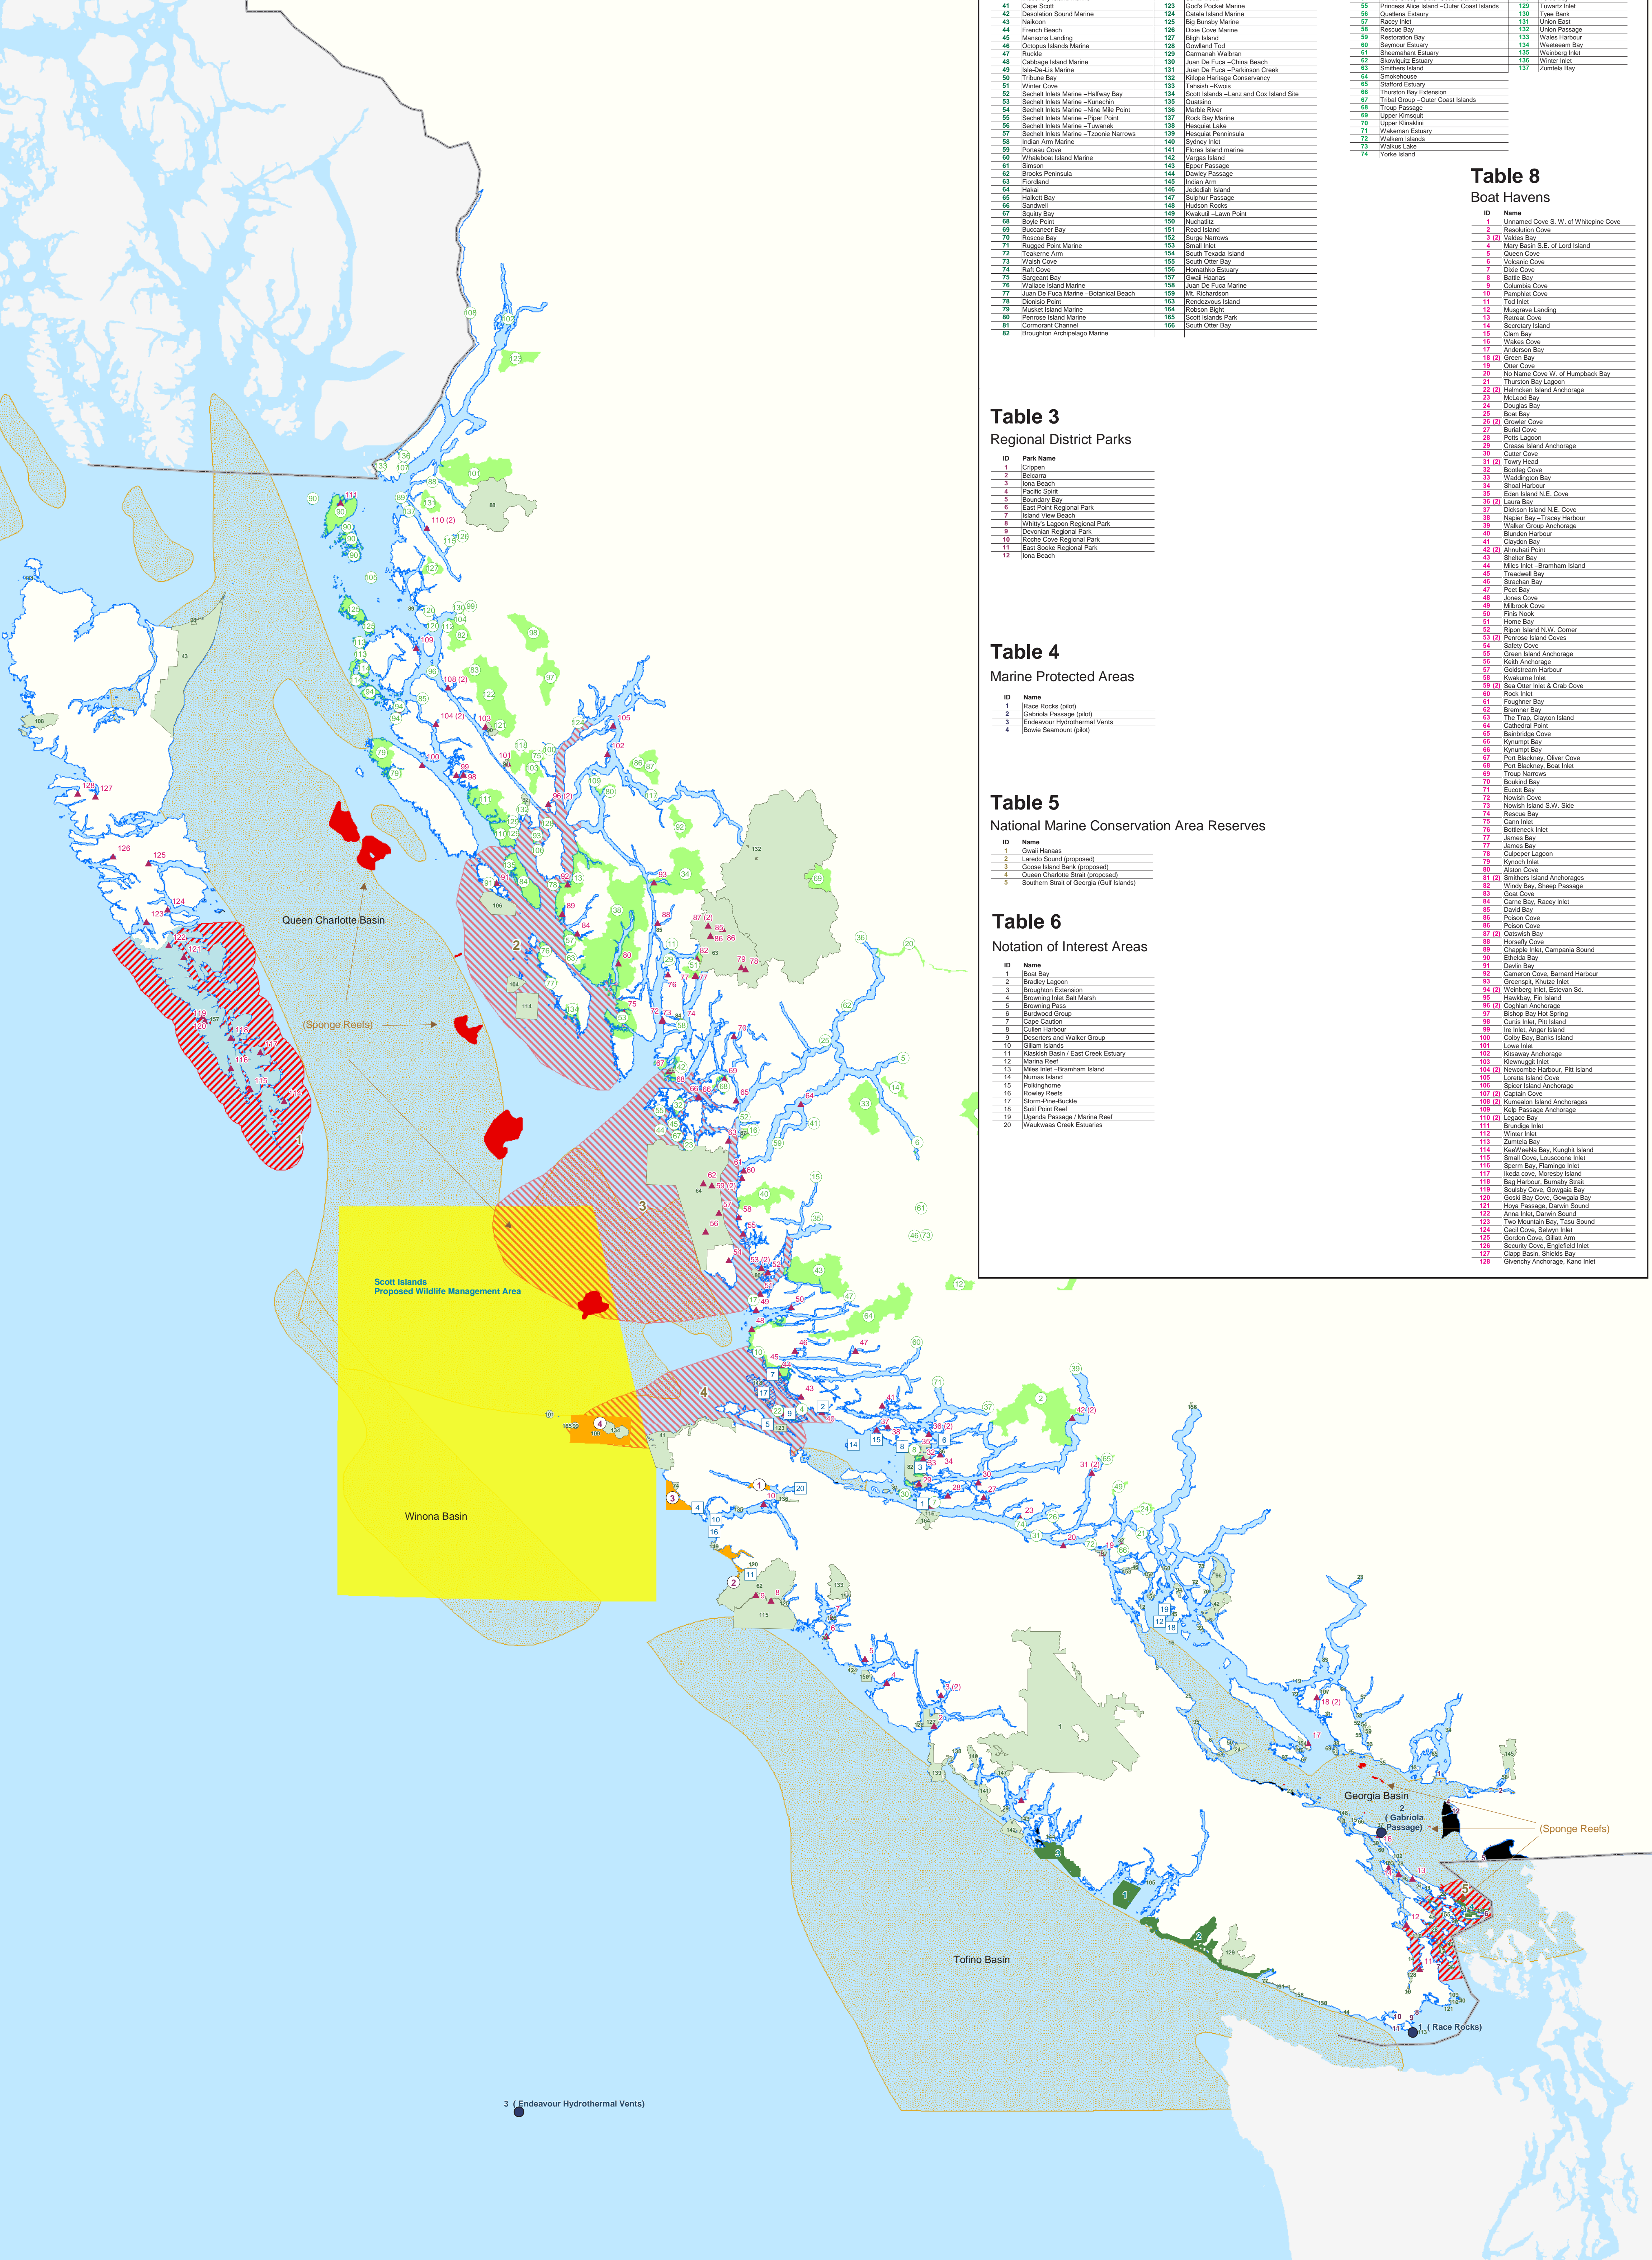

Legend

Established Marine Protected Areas

- **Federal**
  - National Parks See Table 1
  - Gwaii Haanas National Park (Upland Terrestrial): Co-managed by Parks Canada & Haida First Nation
- **Provincial**
  - Provincial Protected Areas See Table 2
- **Regional**
  - Regional District Parks See Table 3

Proposed Marine Protected Areas

- **Federal**
  - Marine Protected Areas (Department of Fisheries & Oceans) See Table 4
  - National Marine Conservation Reserve (NMCR, Parks Canada) See Table 5
  - National Marine Conservation Area (NMCA, Parks Canada) Proposed Candidates See Table 5
  - Sponge Reefs (Department of Fisheries & Oceans)
  - Wildlife Management Area (Environment Canada)
- **Provincial**
  - CCLRMP & NCLRMP Candidate Protection Areas (Ministry of Sustainable Resource Management) See Table 7
  - Notation of Interest Areas (NOI) See Table 6
  - Wildlife Management Areas (BC Parks)

NGO Proposed Marine Protected Areas

Secondary Marine Protected Areas

- Boat Havens (BC Parks) See Table 8
- Rockfish Conservation Areas (Department of Fisheries & Oceans)

Oil & Gas Potential

Albers Equal Area Conic
Produced By: RD, SLS
Business Solutions Branch, MSRM
780 Blanshard Street, Victoria, British Columbia
January, 2005