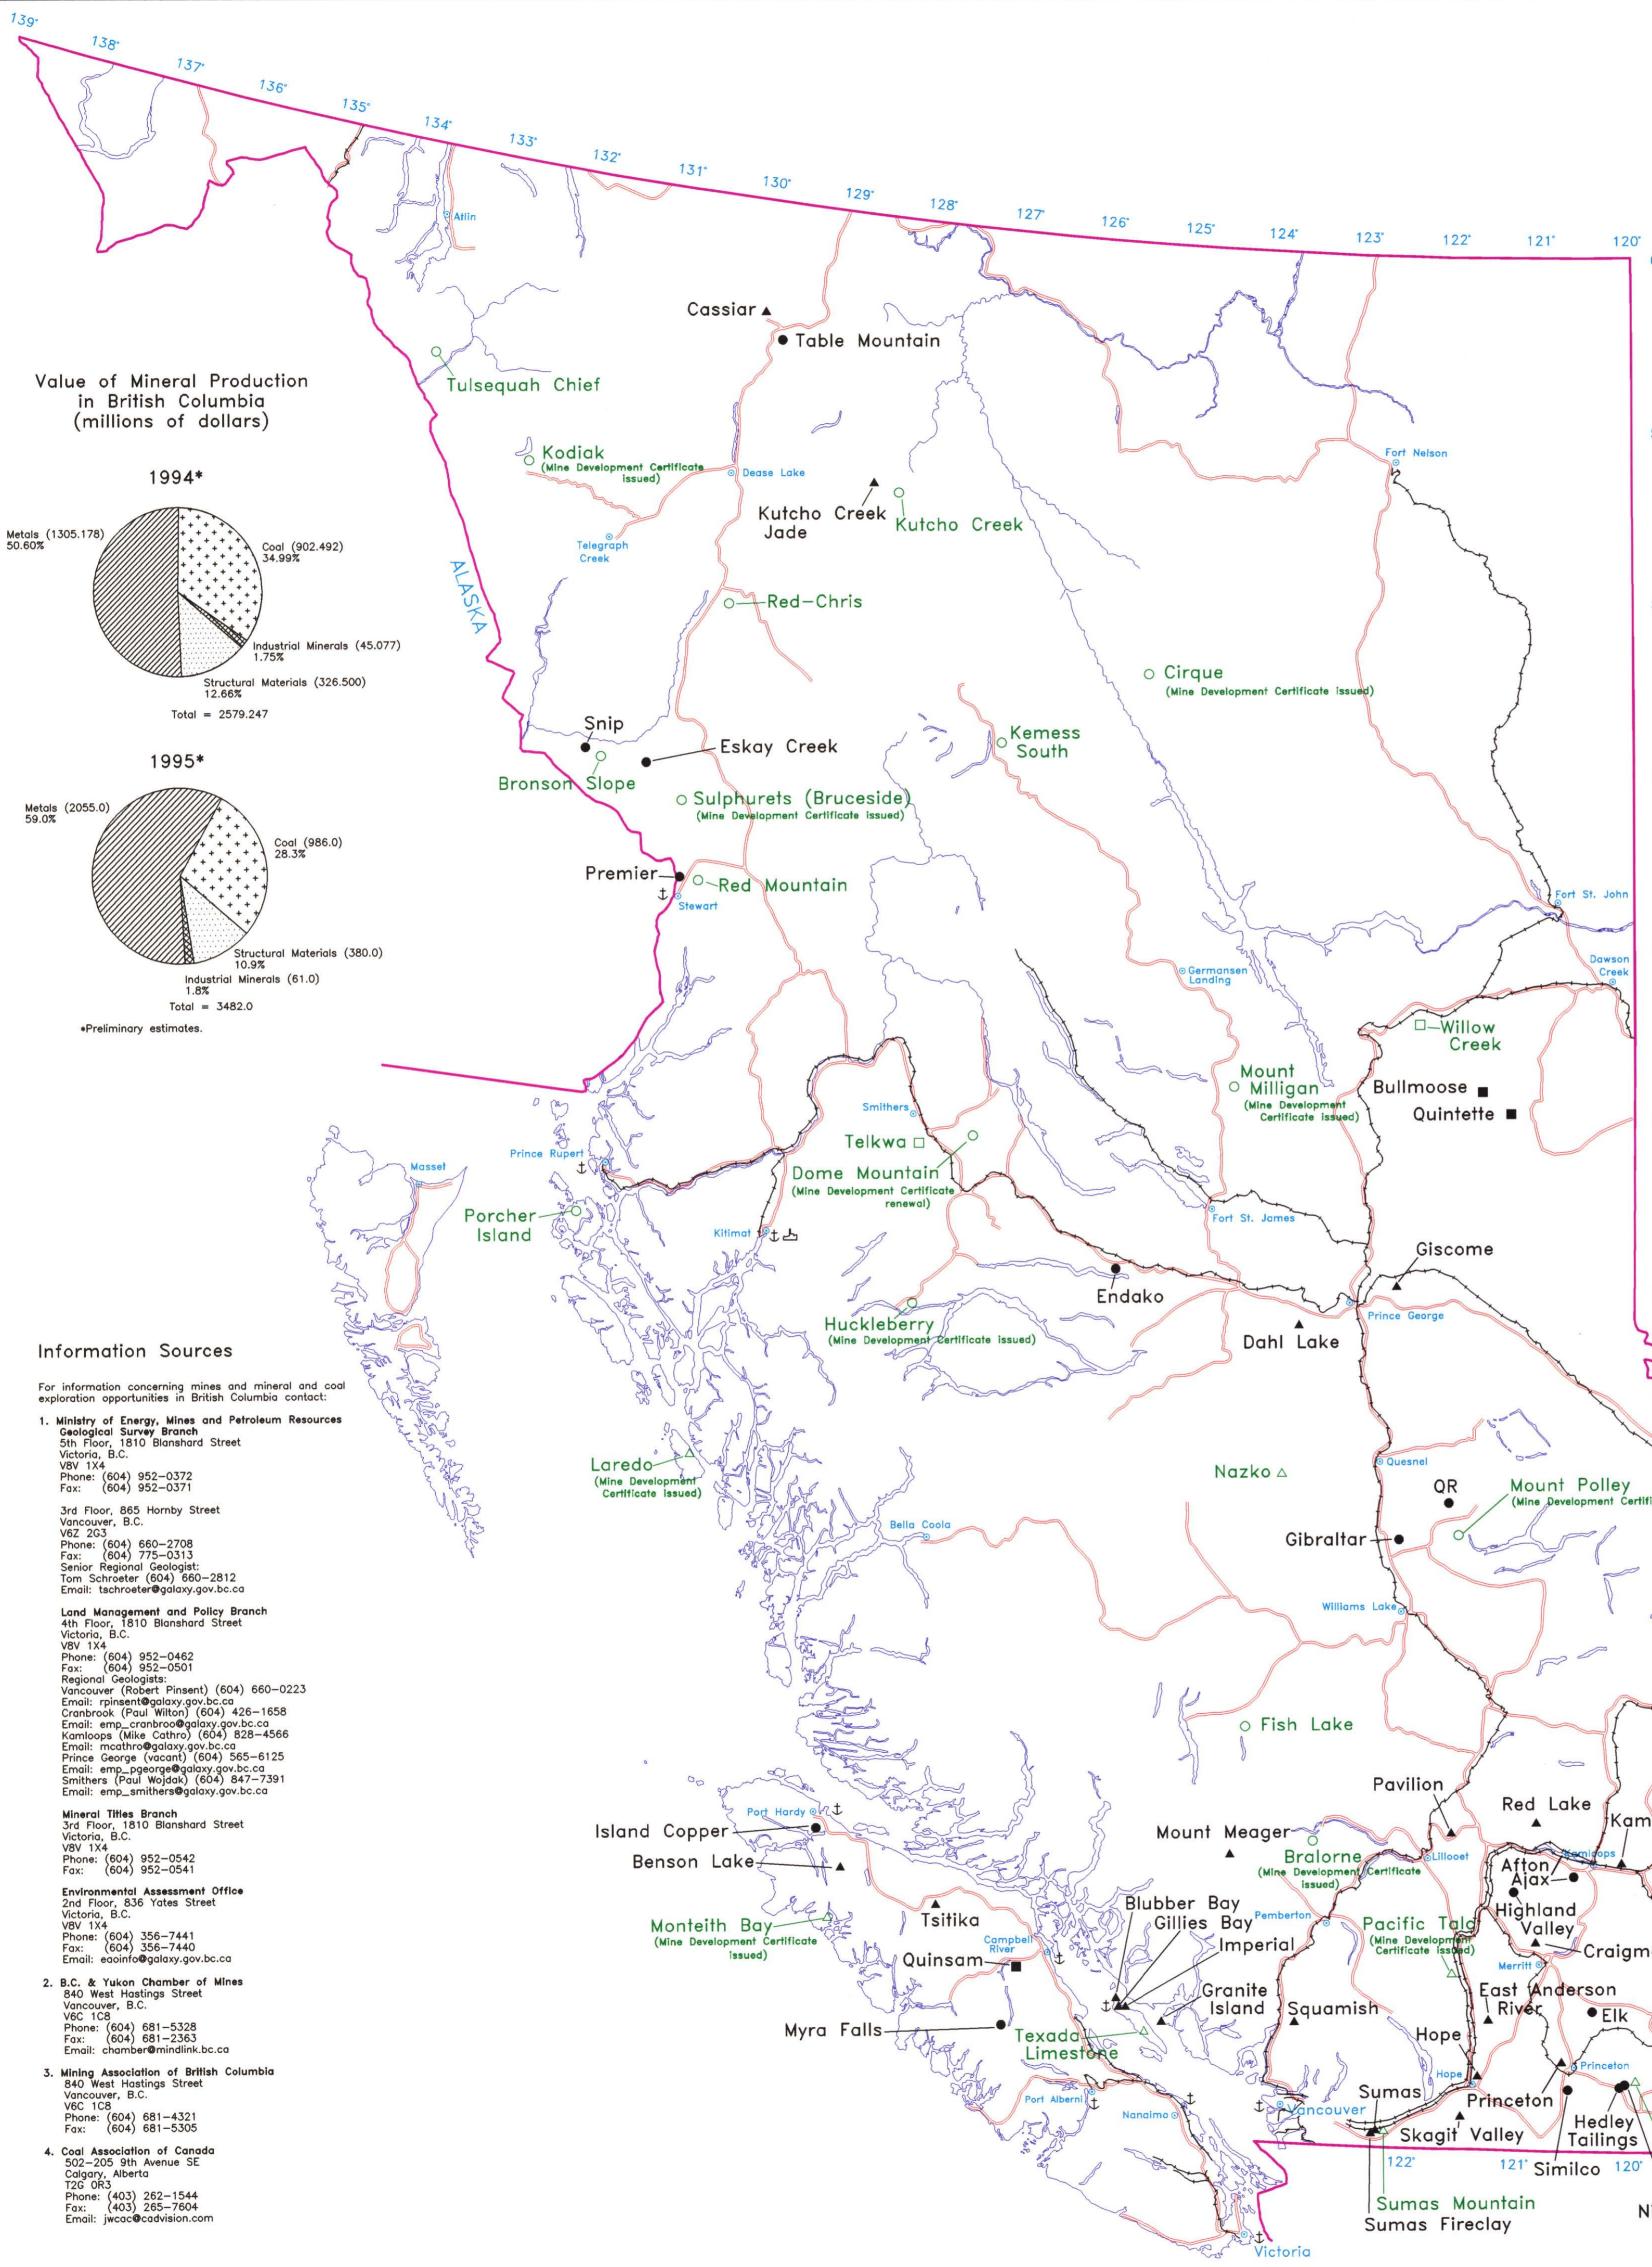

Information Sources