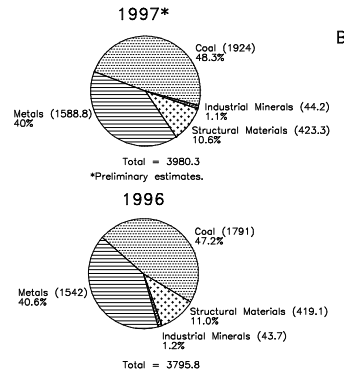

Value of Mineral Production
in British Columbia - FOB port
(millions of dollars)