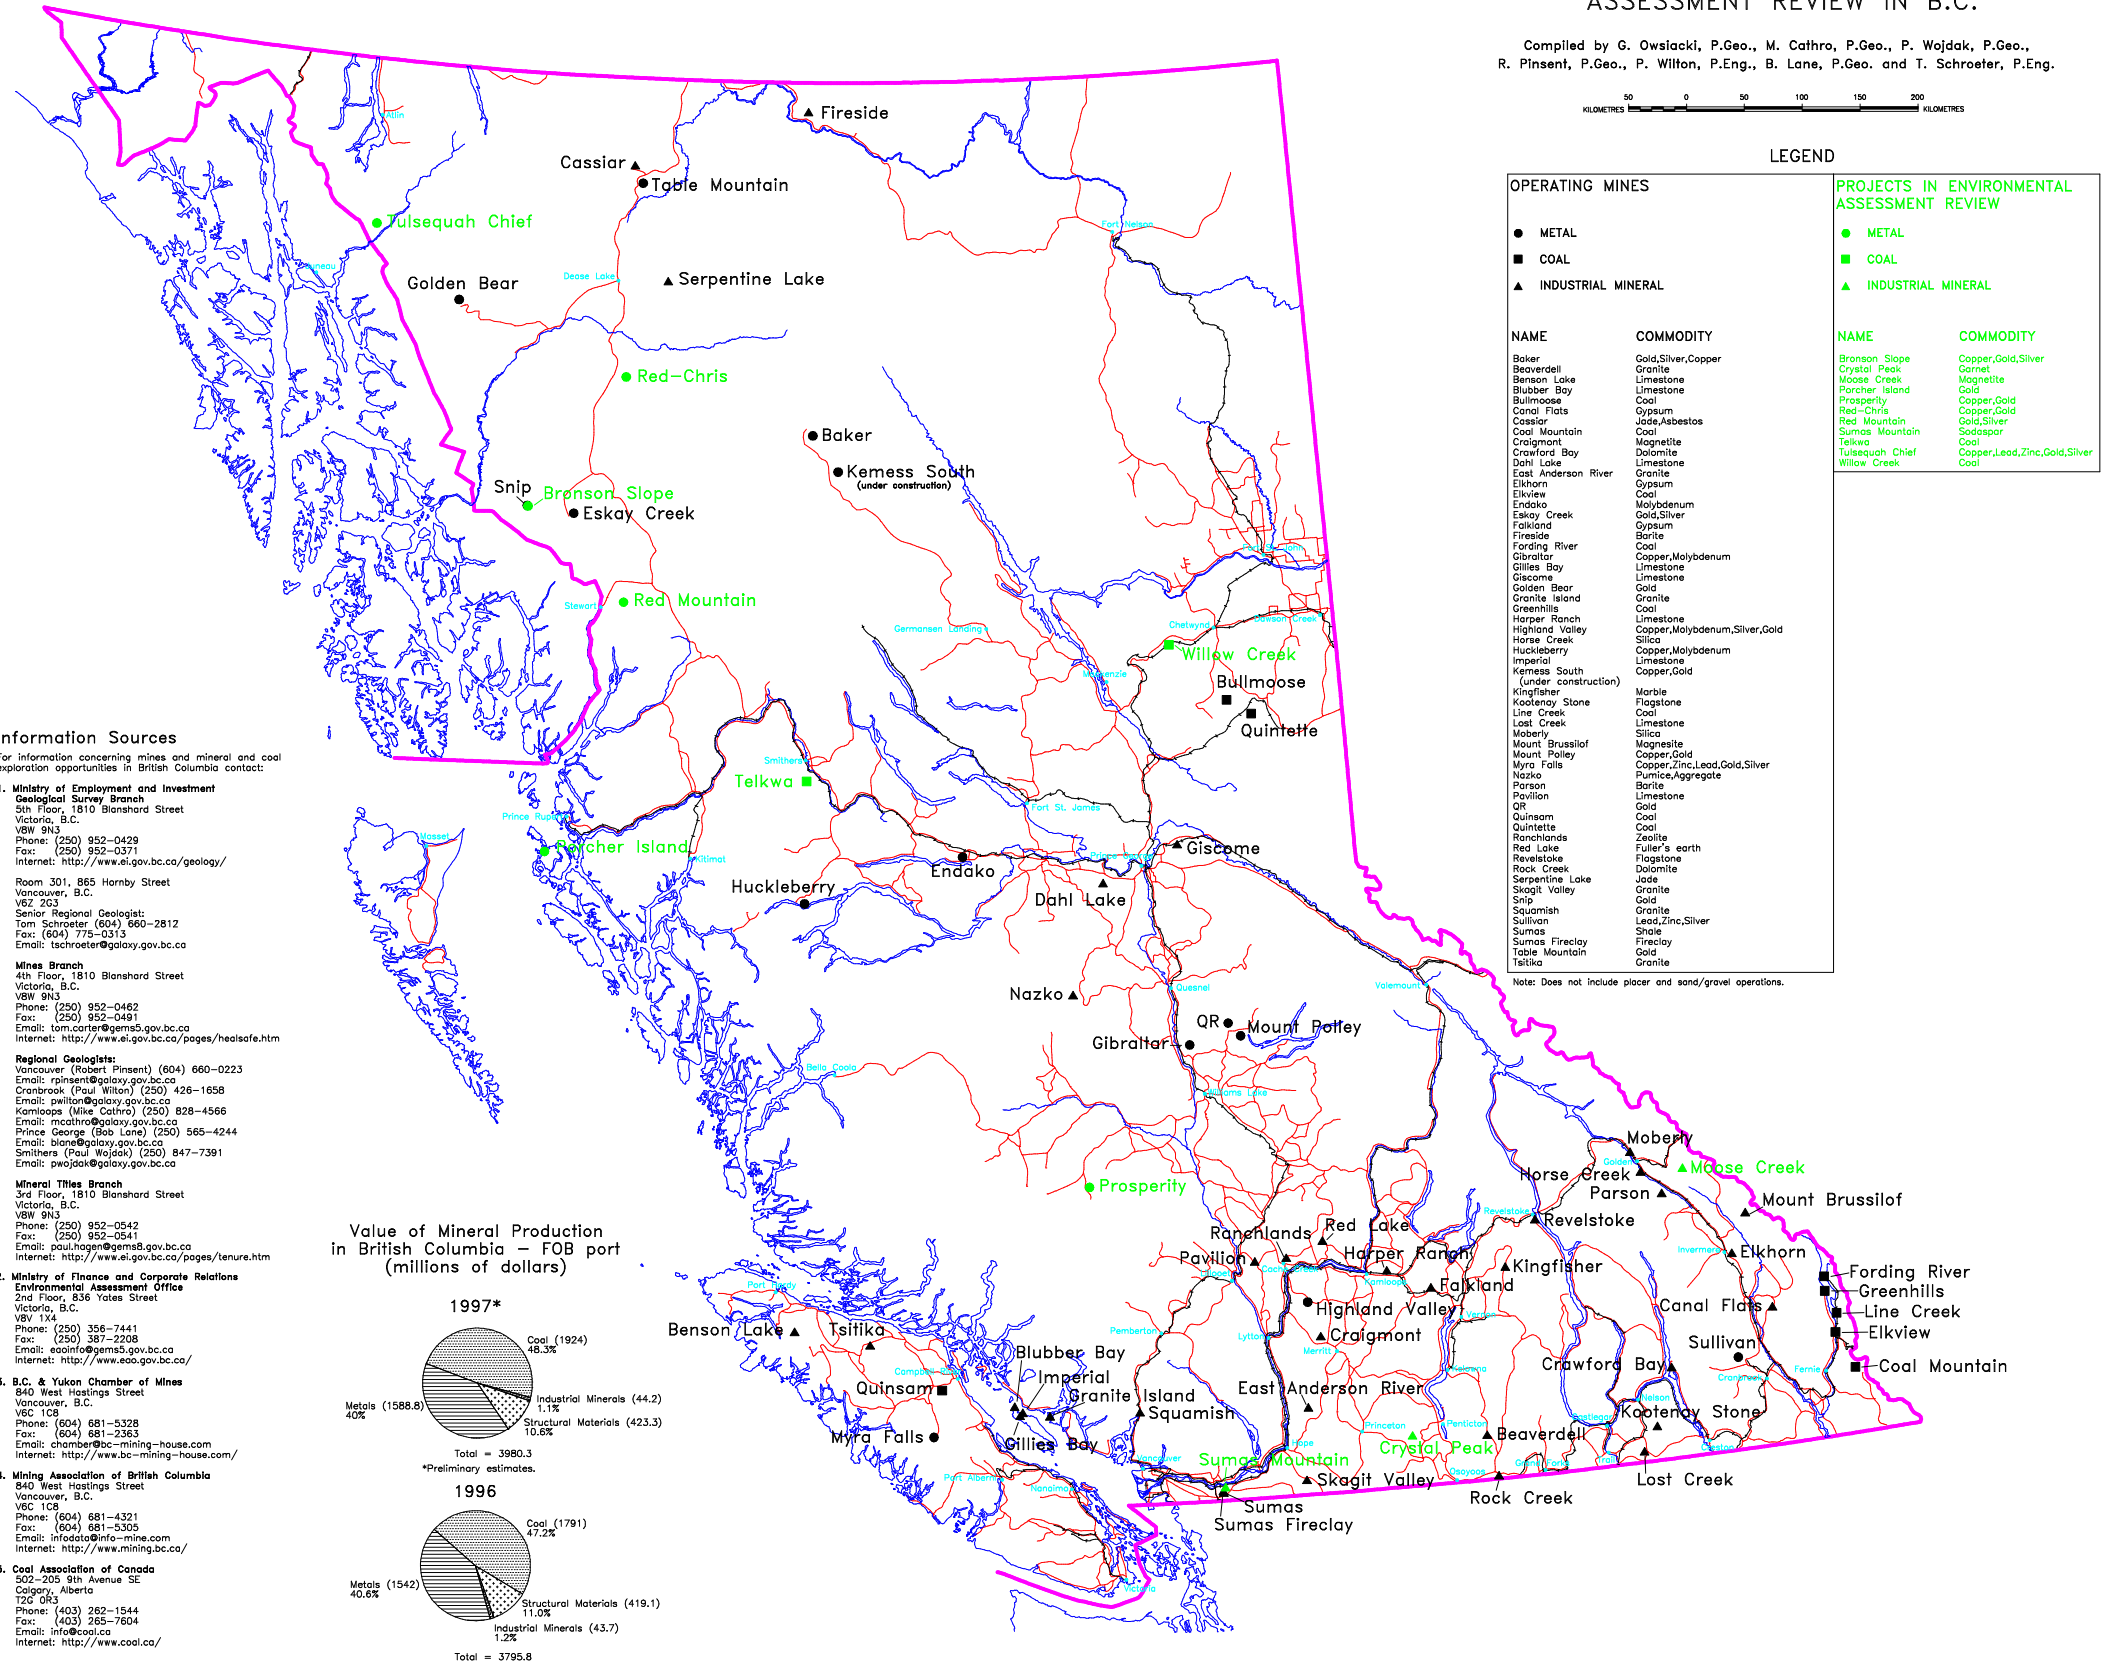

OPEN FILE 1998-1
(Sheet 1 of 2)
1997 OPERATING MINES
AND
PROJECTS IN ENVIRONMENTAL
ASSESSMENT REVIEW IN B.C.

Compiled by G. Owsiaci, P.Geo., M. Cathro, P.Geo., P. Wojdak, P.Geo.,
R. Pinsent, P.Geo., P. Wilton, P.Eng., B. Lane, P.Geo. and T. Schroeter, P.Eng.