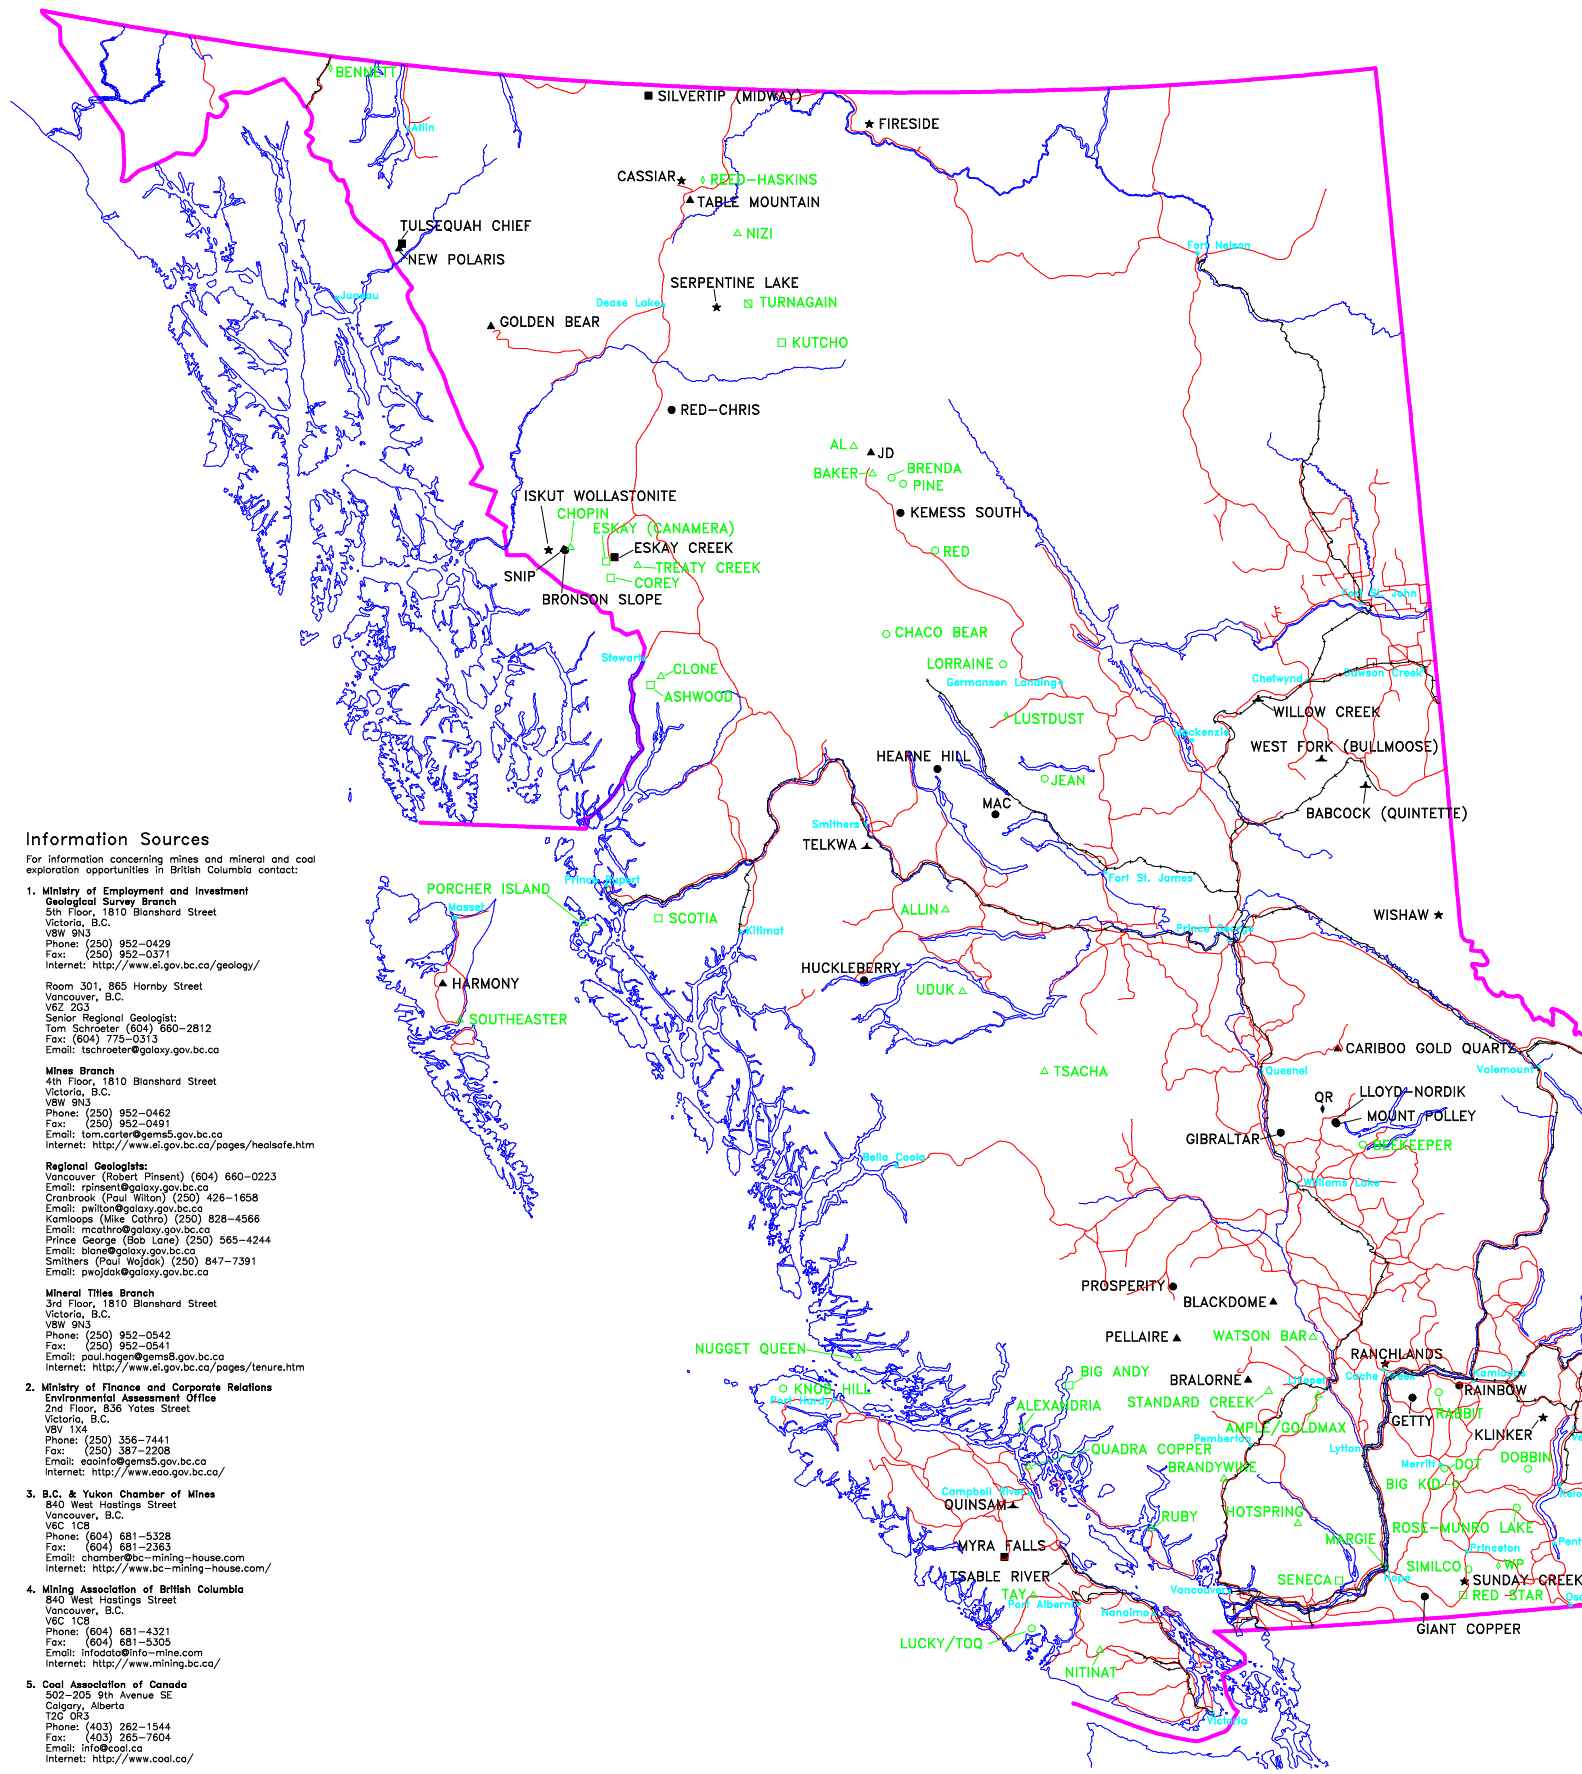

OPEN FILE 1998-1
(Sheet 2 of 2)

1997 ADVANCED EXPLORATION/DEVELOPMENT AND EXPLORATION HIGHLIGHT PROJECTS IN B.C.

Compiled by G. Owsicki, P.Geo., M. Cathro, P.Geo., P. Wojdak, P.Geo., R. Pinsent, P.Geo., P. Wilton, P.Eng., B. Lane, P.Geo. and T. Schroeter, P.Eng.

LEGEND

ADVANCED EXPLORATION/DEVELOPMENT PROJECTS

- PORPHYRY
- MASSIVE SULPHIDE
- ▲ VEIN OR TRANSITIONAL
- ★ INDUSTRIAL MINERALS
- ♦ SKARN
- MAGMATIC
- ▲ COAL

EXPLORATION HIGHLIGHT PROJECTS

- PORPHYRY
- MASSIVE SULPHIDE
- △ VEIN OR TRANSITIONAL
- ☆ INDUSTRIAL MINERALS
- SKARN
- ▣ MAGMATIC
- ▲ COAL

NAME	COMMODITY
Babcock (Quintette)	Cool
Blackdome	Gold, Silver
Bralorne	Gold, Silver
Bronson Slope	Copper, Gold, Silver
Cariboo Gold Quartz	Gold
Cassiar	Jade, Asbestos
Eskey Creek	Gold, Silver
Fireside	Barite
Getty	Copper
Giant Copper	Copper, Gold, Silver
Gibraltar	Copper, Molybdenum
Golden Bear	Copper, Gold
Harmony	Gold, Silver
Hearne Hill	Copper, Gold
Huckleberry	Copper
Iskut Wollastonite	Wollastonite
JD	Gold, Silver
Kemess South	Copper, Gold
Klinker	Opal
Lloyd-Nordik	Copper, Gold
Luraby	Copper, Graphite
Mac	Molybdenum, Copper
Mount Polley	Copper, Gold
Myra Falls	Copper, Zinc, Lead, Gold, Silver
New Polaris	Gold
Pellaire	Gold
Prosperity	Copper, Gold
QR	Gold
Quinsam	Coal
Rainbow	Copper, Gold
Ranchlands	Zenite
Red-Chris	Copper, Gold
Serpentine Lake	Jade
Silvertip (Midway)	Silver, Lead, Zinc
Snip	Gold, Silver
Sunday Creek	Zenite
Table Mountain	Gold
Telkwa	Coal
Tsable River	Coal
Tulsequah Chief	Copper, Lead, Zinc, Gold, Silver
Willow Creek	Coal
Wishaw	Building stone